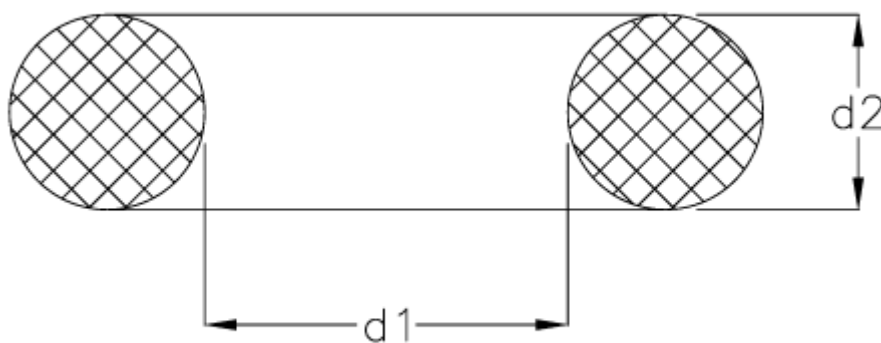

# Data Sheet

Article number: 159003000100000

Description: KLEE O-ring 3x1 NBR70 black

## Measures

---

d1 = 3.00

d2 = 1.00

Size = 3 x 1